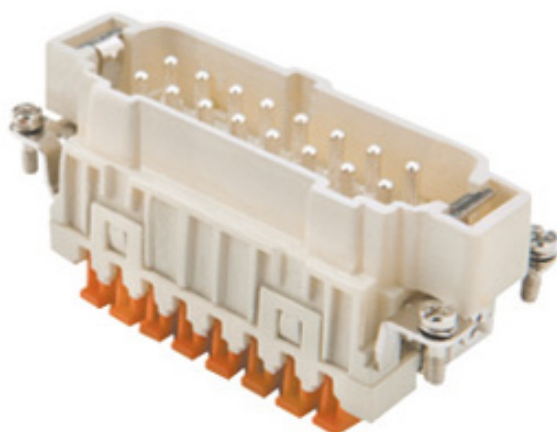

Product Sheet

Part Number: CSHM 16

Family	inserts
Version	Spring connection contacts SQUICH
Series	CSH
Product type	with male contacts
Model	male insert
Reference standard	EN 61984 (2001-11)
Contact type	silver plated
No. of poles	16 poles + 
Voltage (V)	500V
Current (A)	16A (A.C./D.C.)
Wire section	0,14mm ² - 2,5mm ²
Awg size	26 - 14
Quality mark	 600V  GOST
IP degree of protection	IP20 degree of protection without enclosure; IP65, IP66, IP67, IP68 (EN 60529) and IP69K (DIN 40050 - 9) with enclosure

The information and the dimensions contained are not binding and may be changed without prior notice.
The drawing's dimensions are in mm.

Fixing centre distance	size "77.27"
Impulse withstand voltage	6kV
Pollution degree	3

The information and the dimensions contained are not binding and may be changed without prior notice.
The drawing's dimensions are in mm.

Notes

actuator button connections

Reopening

- inserts for connectors with the following sections:
0.14 - 2.5 mm² - AWG 26 - 14
- conductors stripping length: 9...11 mm

JEI zinc-plated steel lever

BIG hoods

W-TYPE aggressive environments

EMC

central lever

IP68

- panel supports:

COB