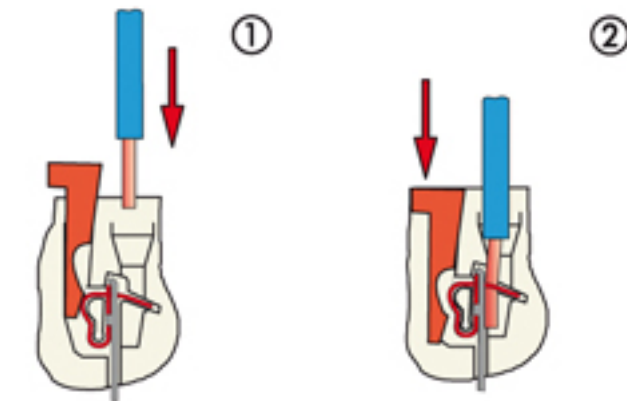

Product Sheet

Part Number: CSHM 16

Family	inserts
Version	Spring connection contacts SQUICH
Series	CSH
Product type	with male contacts
Model	male insert
Reference standard	EN 61984 (2001-11)
Contact type	silver plated
No. of poles	16 poles + 
Voltage (V)	500V
Current (A)	16A (A.C./D.C.)
Wire section	0,14mm ² - 2,5mm ²
Awg size	26 - 14
Quality mark	 600V  GOST
IP degree of protection	IP20 degree of protection without enclosure; IP65, IP66, IP67, IP68 (EN 60529) and IP69K (DIN 40050 - 9) with enclosure

The information and the dimensions contained are not binding and may be changed without prior notice.
The drawing's dimensions are in mm.

Fixing centre distance	size "77.27"
Impulse withstand voltage	6kV
Pollution degree	3

The information and the dimensions contained are not binding and may be changed without prior notice.
The drawing's dimensions are in mm.

Notes

actuator button connections

Reopening

- inserts for connectors with the following sections:
0.14 - 2.5 mm² - AWG 26 - 14
- conductors stripping length: 9...11 mm

The information and the dimensions contained are not binding and may be changed without prior notice.
The drawing's dimensions are in mm.

CSHF/M 16

- characteristics according to EN 61984:

16A 500V 6kV 3