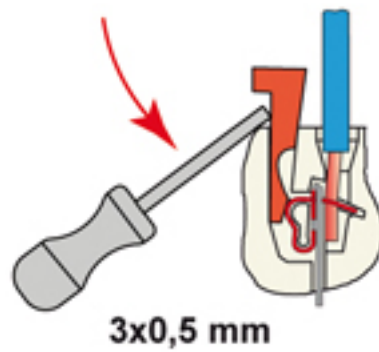

Product Sheet

Part Number: CSHM 16

Family	inserts
Version	Spring connection contacts SQUICH
Series	CSH
Product type	with male contacts
Model	male insert
Reference standard	EN 61984 (2001-11)
Contact type	silver plated
No. of poles	16 poles + 
Voltage (V)	500V
Current (A)	16A (A.C./D.C.)
Wire section	0,14mm ² - 2,5mm ²
Awg size	26 - 14
Quality mark	 600V  GOST
IP degree of protection	IP20 degree of protection without enclosure; IP65, IP66, IP67, IP68 (EN 60529) and IP69K (DIN 40050 - 9) with enclosure

The information and the dimensions contained are not binding and may be changed without prior notice.
The drawing's dimensions are in mm.

Fixing centre distance	size "77.27"
Impulse withstand voltage	6kV
Pollution degree	3

The information and the dimensions contained are not binding and may be changed without prior notice.
The drawing's dimensions are in mm.

Notes

actuator button connections

Reopening

- inserts for connectors with the following sections:
0.14 - 2.5 mm² - AWG 26 - 14
- conductors stripping length: 9...11 mm

The information and the dimensions contained are not binding and may be changed without prior notice.
The drawing's dimensions are in mm.

CSHF/M 16

- characteristics according to EN 61984:

16A 500V 6kV 3